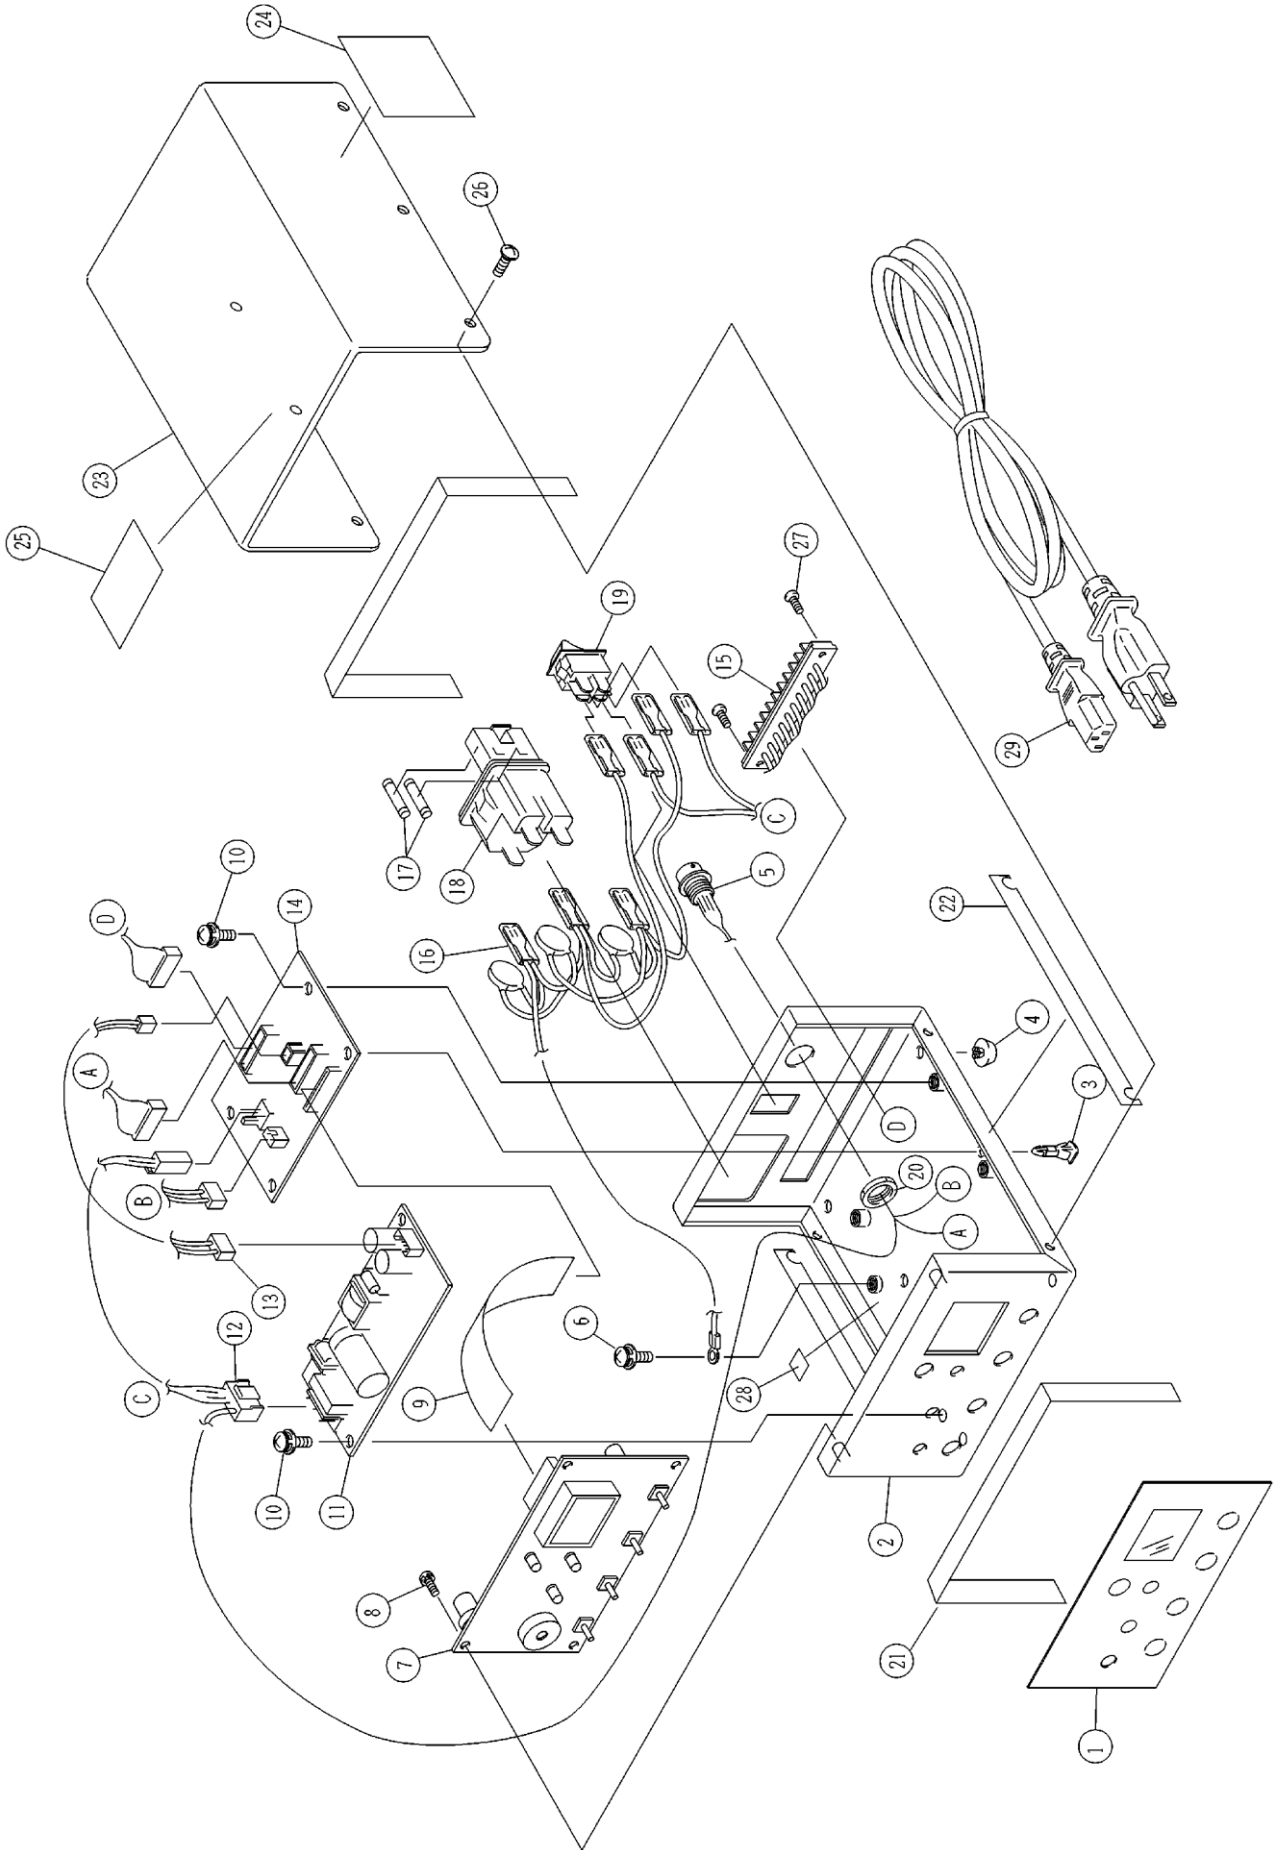

## Parts List

Models

**DLR5040A-WU**

**NITTO KOHKI**

Manufactured by:

**NITTO KOHKI CO., LTD.**

9-4, NAKAIKEGAMI 2-CHOME, OHTA-KU,  
TOKYO 146-8555, JAPAN

Tel : +81-3-3755-1111

## List of DLR5040A-WU

No.	Parts Name	Parts No.	Q'ty
1	Face Plate	TV07018	1
2	Chassis	TD07756	1
3	Spacer	TV02516	2
4	Rubber Foot	TV03202	4
5	Receptacle Assembly	TD07760	1
6	Screw M4x8L (with washer)	TV02407	4
7	Control Base Assembly	TD06969	1
8	Screw M3x6L	TV04111	4
9	Flat Cable	TV05186	1
10	Screw M3x6L (with washer)	TV04112	4
11	Power Supply	TV04107	1
12	Wire Assembly	TD07759	1
13	Wire Assembly	TD03901	1
14	Control Base Assembly	TD07762	1
15	Terminal Block Assembly	TV07761	1

16	Surge Absorber Assembly	TD06567	1
17	Fuse	TV02160	2
18	Inlet	TV04108	1
19	Power Switch	TV04109	1
20	Nut	TV07013	1
21	Packing A	TV07014	2
22	Packing B	TV07015	2
23	Cover	TV07012	1
24	Rating Label		1
25	Warning Label		1
26	Screw M3x5L	TV04178	6
27	Tapping Screw M3x10L	TP17217	2
28	Earth Label	TV01857	1
29	Power Cord Assembly	TD02957	1